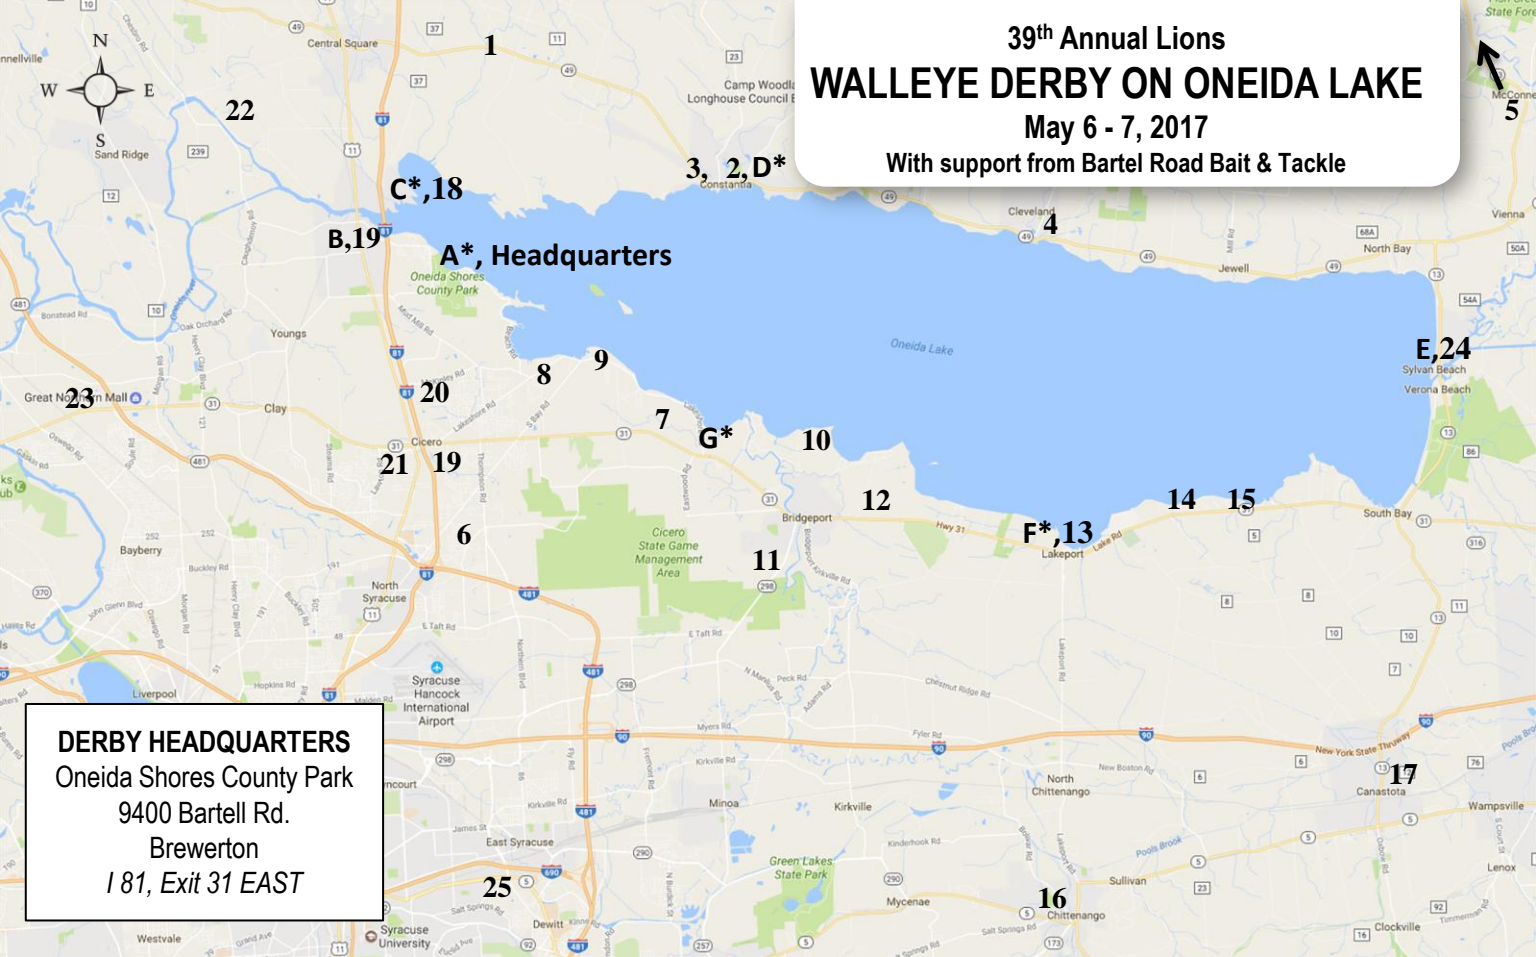

# 39<sup>th</sup> Annual Lions WALLEYE DERBY ON ONEIDA LAKE

May 6 - 7, 2017

With support from Bartel Road Bait & Tackle

**DERBY HEADQUARTERS**  
Oneida Shores County Park  
9400 Bartell Rd.  
Brewerton  
I 81, Exit 31 EAST

## MEASURING STATIONS

- \*A Oneida Shores County Park  
9400 Bartell Road, Brewerton
  - B Bartel Rd Bait & Tackle  
5501 Bartel Rd Centre Plaza, Brewerton
  - \*C Big Bay Marina  
155 Camic Rd, Central Square
  - \*D Spruce Grove Marina  
1193 St. Rt. 49, Constantia
  - E East Shore Bait & Tackle  
1201 Main St, Sylvan Beach
  - \*F Fremac Marina  
D'Agata Dr., Lakeport
  - \*G A & P Marina  
7512 Murray Dr, West , Cicero
- Boat launch available at these sites. Fee charged.

### WEST SHORE

- 18 Big Bay Marina  
155 Camic Rd., Central Square
- 19 Bartel Rd Bait & Tackle  
5501 Bartel Rd, Centre Plaza, Brewerton
- 20 Gander Mountain  
5864 Carmenica Dr., Cicero
- 21 Kim's Cicero Diner  
8319 St. Rt. 11, Cicero
- 22 Oneida River Bait & Tackle  
9 Old County Route 12, Phoenix
- 23 Runnings of Clay  
3949 St. Rt. 31, Clay

### EAST SHORE

- 24 East Shore Bait & Tackle  
1201 Main St, Sylvan Beach