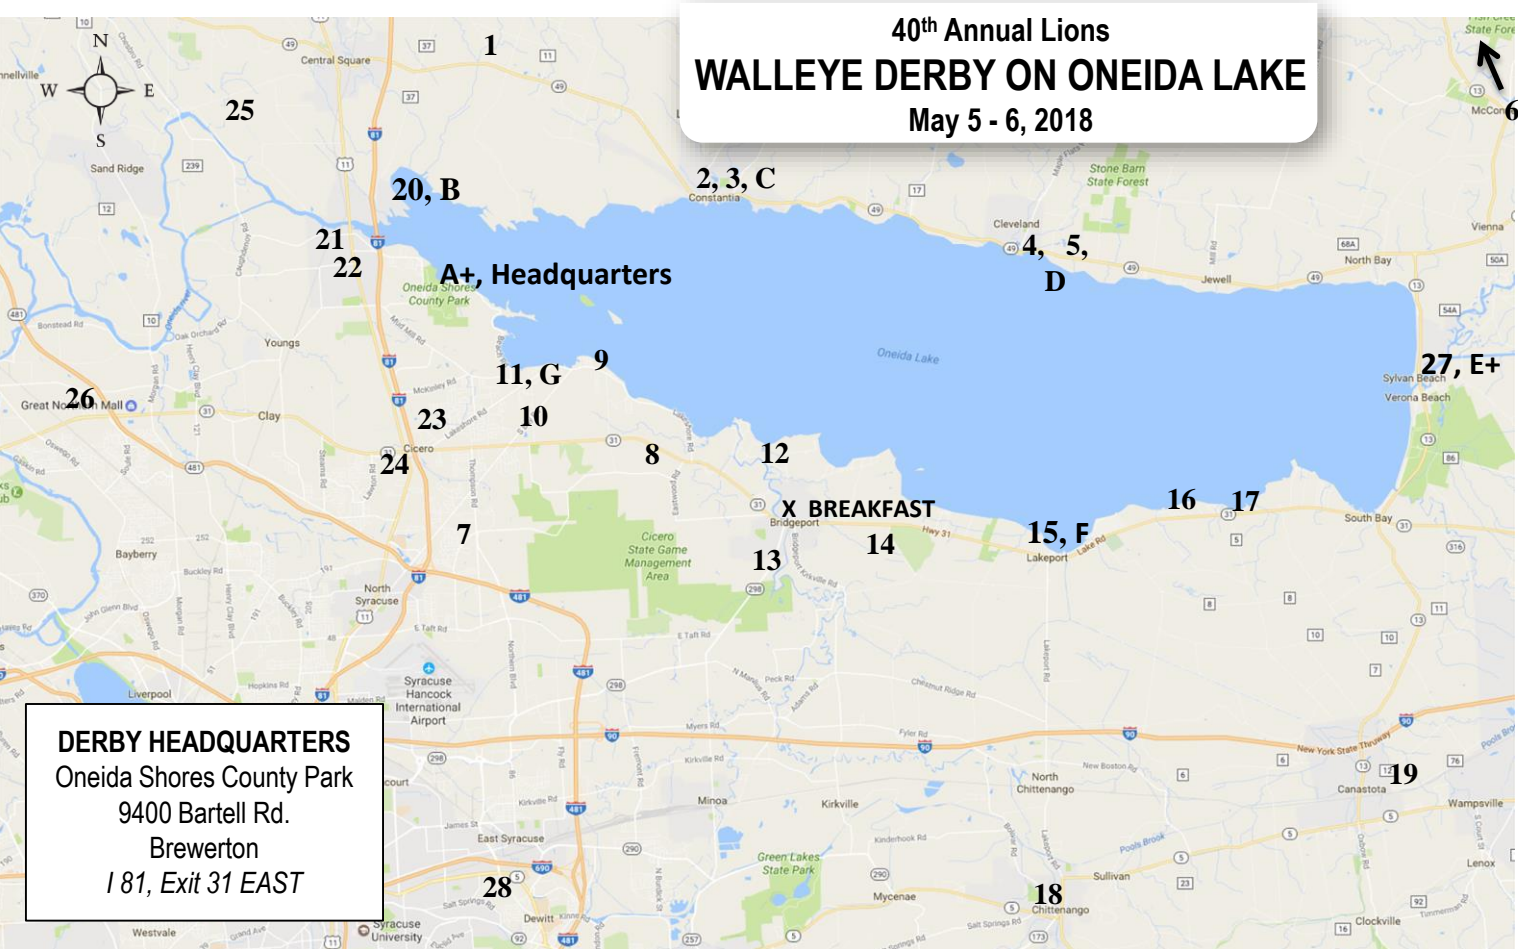

40th Annual Lions
WALLEYE DERBY ON ONEIDA LAKE
 May 5 - 6, 2018

DERBY HEADQUARTERS
 Oneida Shores County Park
 9400 Bartell Rd.
 Brewerton
 I 81, Exit 31 EAST

MEASURING STATIONS AND HOURS

No fish will be weighed before or after hours.

There will be continuous measuring at Stations A and E from 1:00 a.m. Saturday to 3:00 p.m. Sunday.

- +A Oneida Shores County Park**
9400 Bartell Road, Brewerton
- E East Shore Bait & Tackle**
1201 Main St, Sylvan Beach

Entry Fee \$15
 Ticket Must be purchased by midnight, May 4.

TICKET LOCATIONS 1-28

NORTH SHORE

- 1 Mirabito Truck Stop & Mart 61, St. Rt. 49, Central Square
- 2 Vella's Supermarket, 45 Redfield St., Constantia
- 3 Spruce Grove Marina, 1193 St. Rt. 49, Constantia
- 4 Vella's Northshore Market, 103 St. Rt. 49, Cleveland
- 5 App's Landing, St. Rt 49, Cleveland
- 6 Carpenter's Paint and Hardware, 59 Main St., Camden

WEST SHORE

- 20 Big Bay Marina, 155 Camic Rd., Central Square
- 21 Bartel Rd Bait & Tackle, 5501 Bartel Rd, Centre Plaza, Brewerton
- 22 Brewerton Diner, 5771 Miller Rd, Brewerton
- 23 Gander Outdoors, 5864 Carmenica Dr, Cicero
- 24 Kim's Cicero Diner, 8319 St. Rt. 11, Cicero
- 25 Oneida River Bait & Tackle, 9 Old County Rt. 12, Phoenix
- 26 Runnings of Clay, 3949 St. Rt. 31, Clay