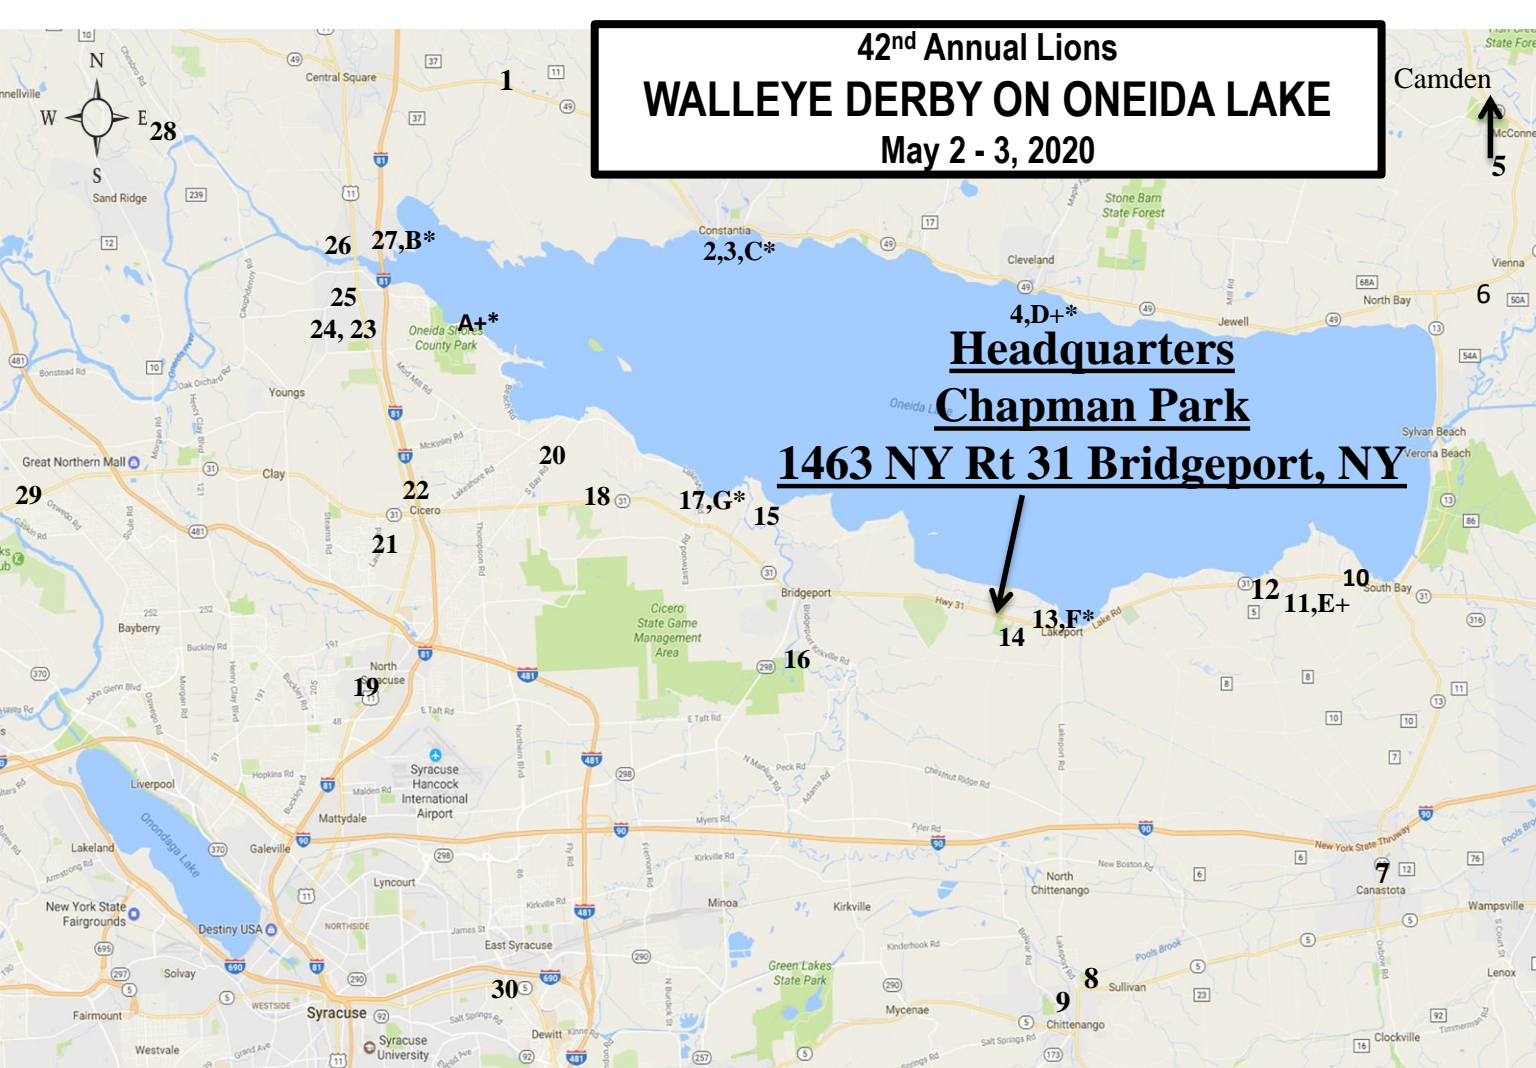

**42<sup>nd</sup> Annual Lions  
WALLEYE DERBY ON ONEIDA LAKE  
May 2 - 3, 2020**

**TICKET SALE LOCATIONS 1-30**

**MEASURING STATIONS**

**Regular Hours**

Saturday, May 2, 8 a.m. – 5 p.m.  
Sunday, May 3, 8 a.m. – 3 p.m.

- \*B Big Bay Marina, 155 Camic Rd, Central Square
- \*C Spruce Grove Marina, 1193 Rt. 49, Constantia
- \*F Fremac Marina, D'Agata Dr., Lakeport
- \*G A & P Marina, 7512 Murray Dr., W, Cicero

**Continuous Hours+**

**NORTH**

- 1 Mirabito Truck Stop & Mart, Rt 49, Central Square
2. Buckingham's Supermarket, 45 Redfield St. Constantia
3. Spruce Grove Marina, 1193 Rt 49, Constantia
4. App's Landing, 86 St Rt 49, Cleveland
5. Carpenter's Paint & Hardware, 59 Main St. Camden

16. Cookie's Bait & Tackle, Rt 298, Bridgeport
17. A&P Marina, 7512 Murray Dr., W, Cicero
18. Chandler Automotive, 6745 Rt 31, Cicero
19. Mickey's Bait & Tackle, 715 S. Bay Rd., N.Syr.

**WEST**

20. South Shore Assoc., 6690 S. Bay Rd., Cicero
21. Northstar Diner, 8319 Rt. 11, Cicero
22. Gander Outdoors, 5864 Carmenica Dr., Cicero
23. Mirabito Convenience Store, 5600 Bartel Rd., Brewerton
24. Brewerton Diner, 5771 Miller Rd., Brewerton
25. Vern and Mike's Bait & Tackle, 5501 Bartel Rd., Brewerton
26. Mirabito Convenience Store, Rt. 11 & 37, Brewerton
27. Big Bay Marina, 155 Camic Rd., Central Square
28. Oneida River Bait & Tackle, 9 Old County Rt. 12, Phoenix
29. Runnings of Clay, 3949 Rt. 31, Clay