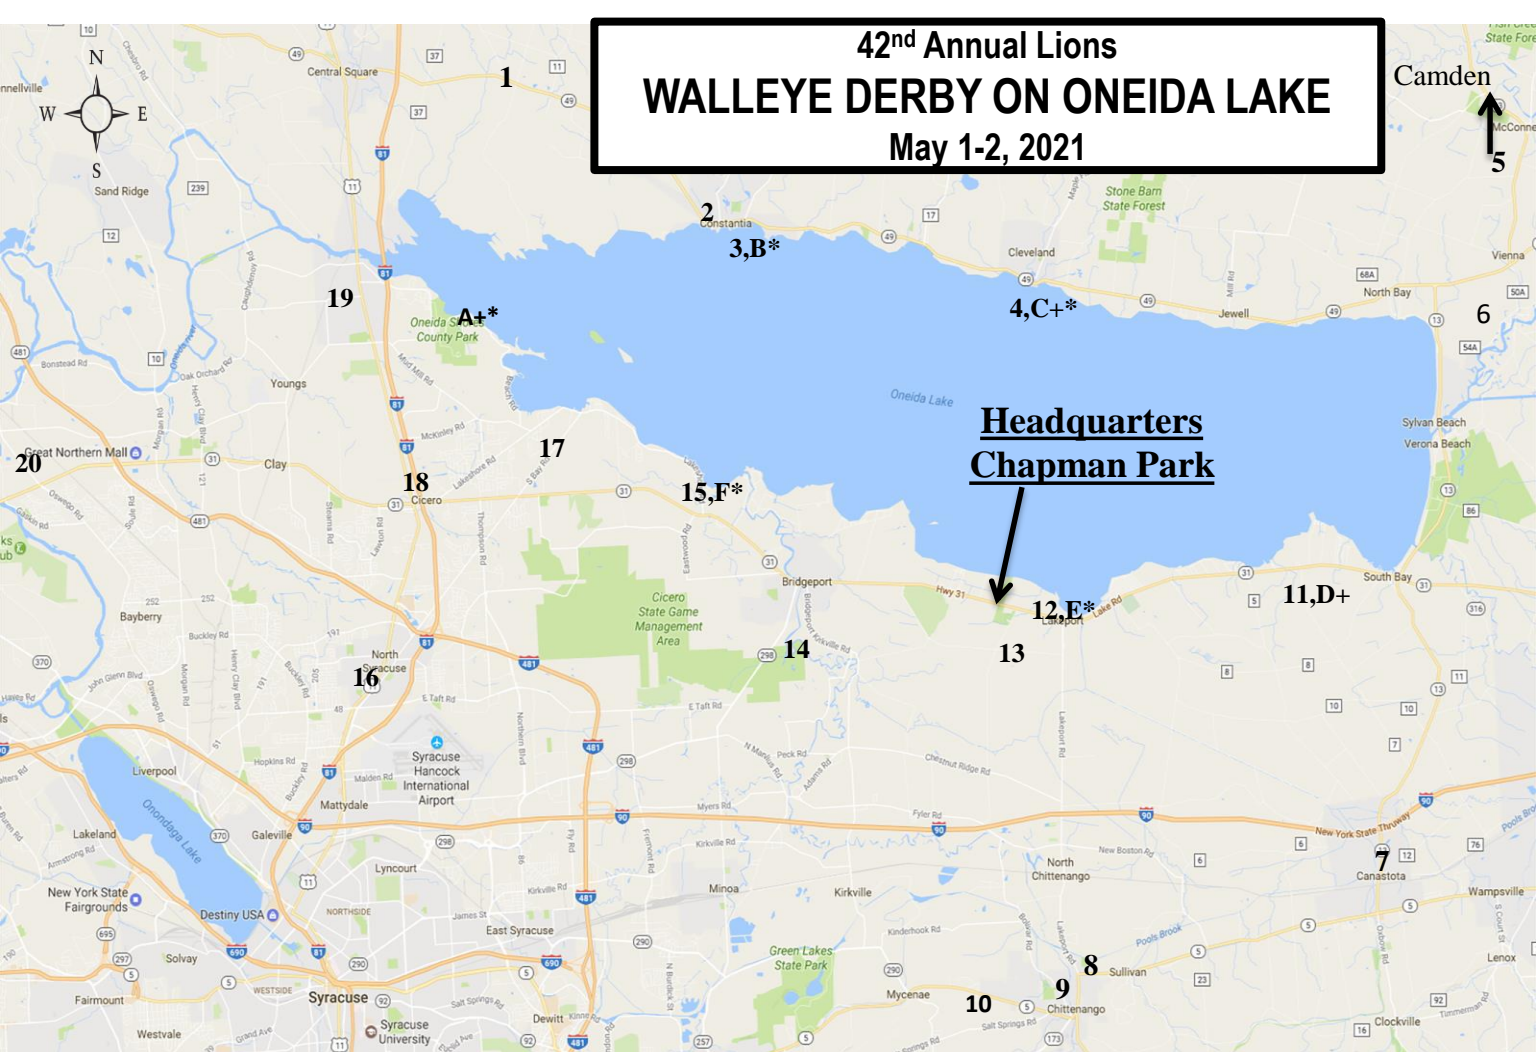

42nd Annual Lions WALLEYE DERBY ON ONEIDA LAKE May 1-2, 2021

MEASURING STATIONS

Regular Hours

Saturday, May 1, 8 a.m. – 5 p.m.
Sunday, May 2, 8 a.m. – 3 p.m.

- *B Spruce Grove, 1193 Rt.49, Constantia
- *E Fremac Marina, D'Agata Dr., Lakeport
- *F A & P Marina, 7512 Murray Dr., W, Cicero

Continuous Hours+

1:00 a.m. Saturday to 3:00 p.m. Sunday

- *A Oneida Shores Co. Park, 9400 Bartell Rd, Brewerton
- *C App's Landing, 86 St. Rt 49, Cleveland
- D Lakeside Outfitters, 3179 NY 31, Lakeport

*Boat launch available at these sites. Fee charged

TICKET SALE LOCATIONS 1-20

1. Mirabito Truck Stop & Mart, Rt 49, Central Square
2. Buckingham's Supermarket, 45 Redfield St., Constantia
3. Spruce Grove, 1193 Rt 49, Constantia
4. App's Landing, 86 St Rt 49, Cleveland
5. Carpenter's Paint & Hardware, 59 Main St., Camden
6. Bucks & Bolts, 2442 Rt 49, Sylvan Beach
7. Albanese Shoes & Sports, 140 S. Peterboro St., Canastota
8. McGowan's Hardware, 991 E. Genesee St., Chittenango
9. Advance Auto Parts, 431 Genesee St., Chittenango
10. Lakeport Market, 1305 State Rt 5, Chittenango
11. Lakeside Outfitters, 3179 NY 31, Lakeport
12. Fremac Marine Sales & Service, 1801 Rt 31, Lakeport
13. Lakeport Market, 1686 Rt. 31, Lakeport
14. Cookie's Bait & Tackle, Rt 298, Bridgeport
15. A&P Marina, 7512 Murray Dr., W, Cicero
16. Mickey's Bait & Tackle, 715 S. Bay Rd., N.Syr.
17. South Shore Assoc., 6690 S. Bay Rd., Cicero
18. Gander Outdoors, 5864 Carmenica Dr., Cicero
19. Vern and Mike's Bait & Tackle, 5501 Bartel Rd., Brewerton
20. Runnings Clay, 3949 Rt. 31, Clay